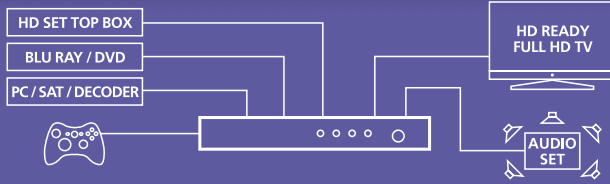

Connect411™

EN Only one cable to your TV screen and to your Home Cinema set! Switch between all HDMI devices connected

- Suitable for simultaneously connecting 4 HDMI sources like set-top boxes, Blu Ray players and game consoles to every HDTV or projector. You only need 1 HDMI input on your TV and you never have to switch cables again.
- Supports all HDTV resolutions up to 1080p and 8 channels digital audio for 7.1 surround sound.
- With digital audio output for your home cinema set which supports codec formats like Dolby True HD and DTS-HD Master Audio.
- With built-in repeater and equalizer for correcting any possible loss of signal, so you can connect up to 15 metres of HDMI cable to the output.
- High quality 24K Gold Plated HDMI connectors to prevent transmitting- and corrosion resistance.
- Free of interference because of the solid metal casing.
- Remote control included.
- This switcher can be stored invisibly using the optional IR receiver.